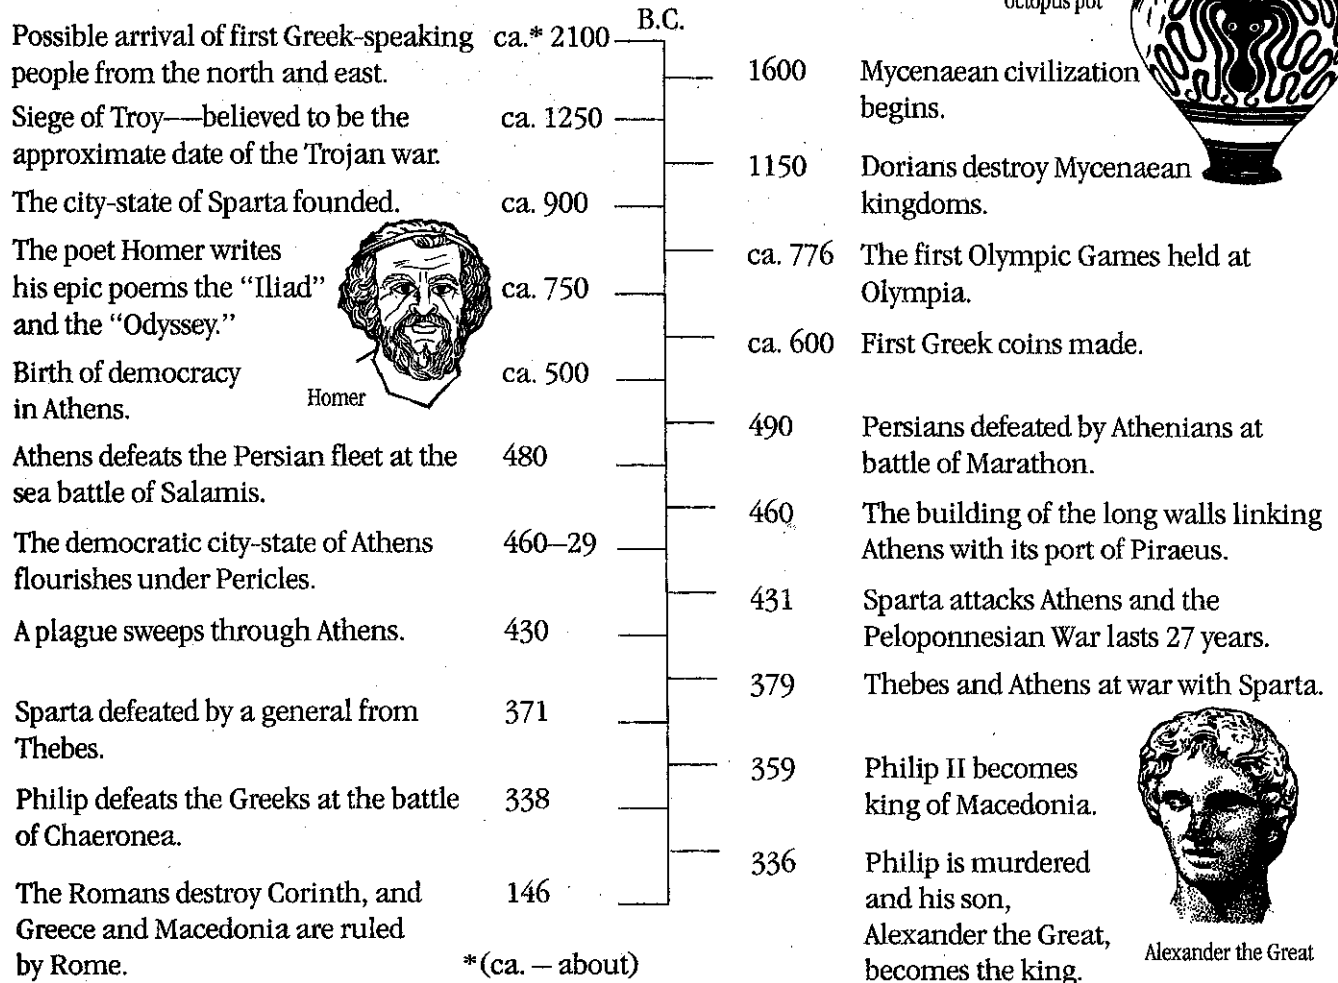

TIME LINE

Mycenaean octopus pot

Homer

Alexander the Great

*(ca. — about)

Activity Box

- Athens surrenders to Sparta at the end of the Peloponnesian War in _____ B.C.
- When did Greece become part of the Roman empire?
_____ B.C.
- Which city-state helped Athens in battles with Sparta?

- How long did the Mycenaean kingdoms last?

- Who lost the battle of Marathon?

- Who was the father of Alexander the Great?

- Who brought the Mycenaean age to an end?

- How many decades were there between the battles of Salamis and Marathon?

- Where were the Olympic Games first held?

- Why do you think the Athenians built walls from Athens to Piraeus?

THE MINOANS

KEY

- Minoan palace site
- Principal Minoan settlement
- ▲ Mountain

MINOAN CIVILIZATION TIMELINE