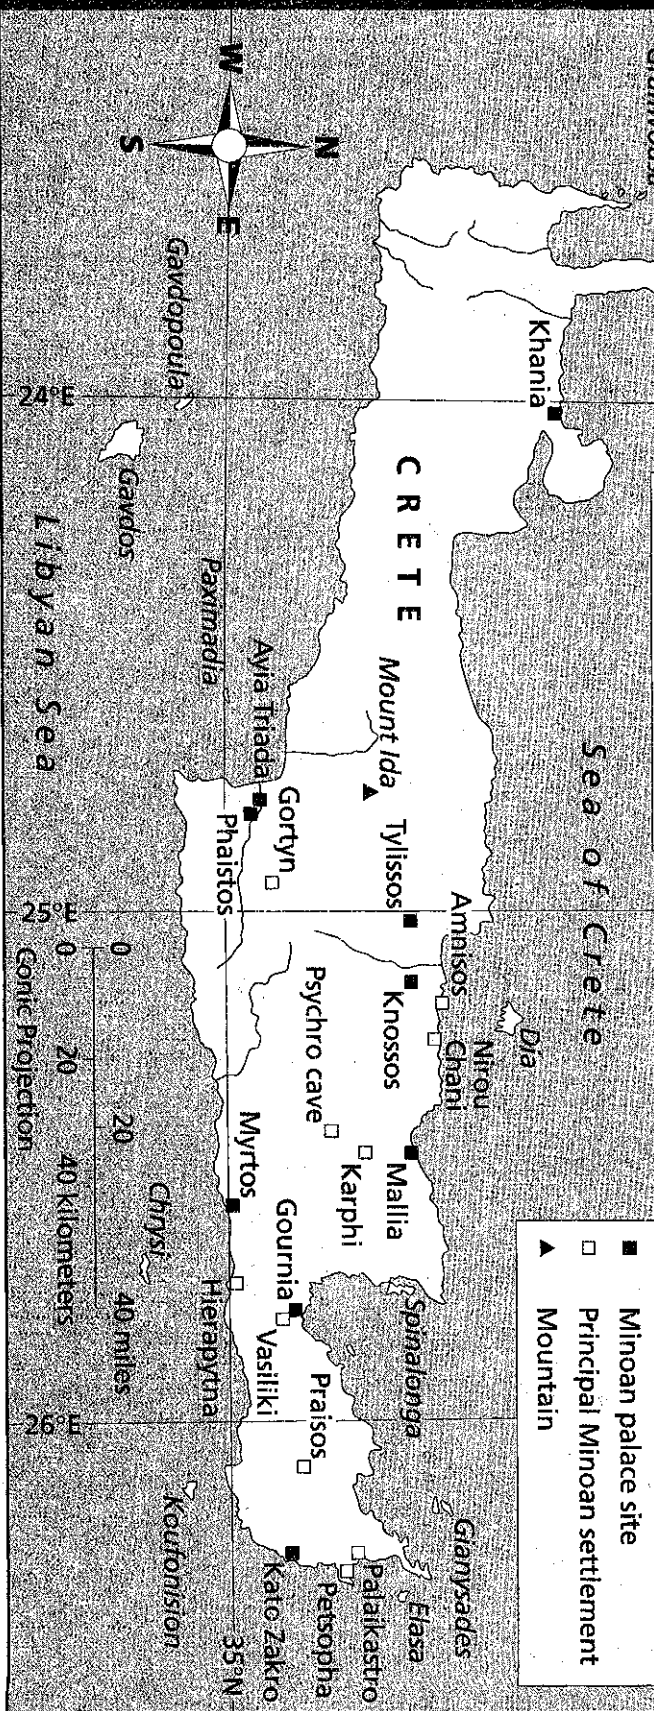

TIME LINE

Mycenaean octopus pot

Homer

Alexander the Great

*(ca. — about)

Activity Box

- Athens surrenders to Sparta at the end of the Peloponnesian War in _____ B.C.
- When did Greece become part of the Roman empire?
_____ B.C.
- Which city-state helped Athens in battles with Sparta?

- How long did the Mycenaean kingdoms last?

- Who lost the battle of Marathon?

- Who was the father of Alexander the Great?

- Who brought the Mycenaean age to an end?

- How many decades were there between the battles of Salamis and Marathon?

- Where were the Olympic Games first held?

- Why do you think the Athenians built walls from Athens to Piraeus?

THE MINOANS

KEY

- Minoan palace site
- Principal Minoan settlement
- ▲ Mountain

MINOAN CIVILIZATION TIMELINE